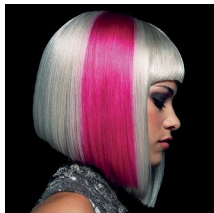

# Brilliant Silver Rose

**Brilliant Silver Rose** will not dry your hair and is easily removed with just a few shampoos.

**Brilliant Silver Rose** is a non-metallic product that can be used on all hair types.

**Brilliant Silver Rose** can be used effectively to reduce yellow, brassy, red tones and adds shine to most hair colours.

You will get a **Brilliant** result with one application.

**Brilliant Silver Rose** can be mixed with **Brilliant Silver White**, giving your hair a very soft strawberry blonde colour. The more drops added to water the darker the colour.

For a special night or just to be a little different you can streak your hair with Brilliant Silver Rose for a really funky look.

Simply add Brilliant Silver Rose direct from the bottle on a few strands of hair. Leave in until hair changes colour, then run your protected fingers down your hair to get rid of the last few drops of the solution, rinse and allow to air dry.